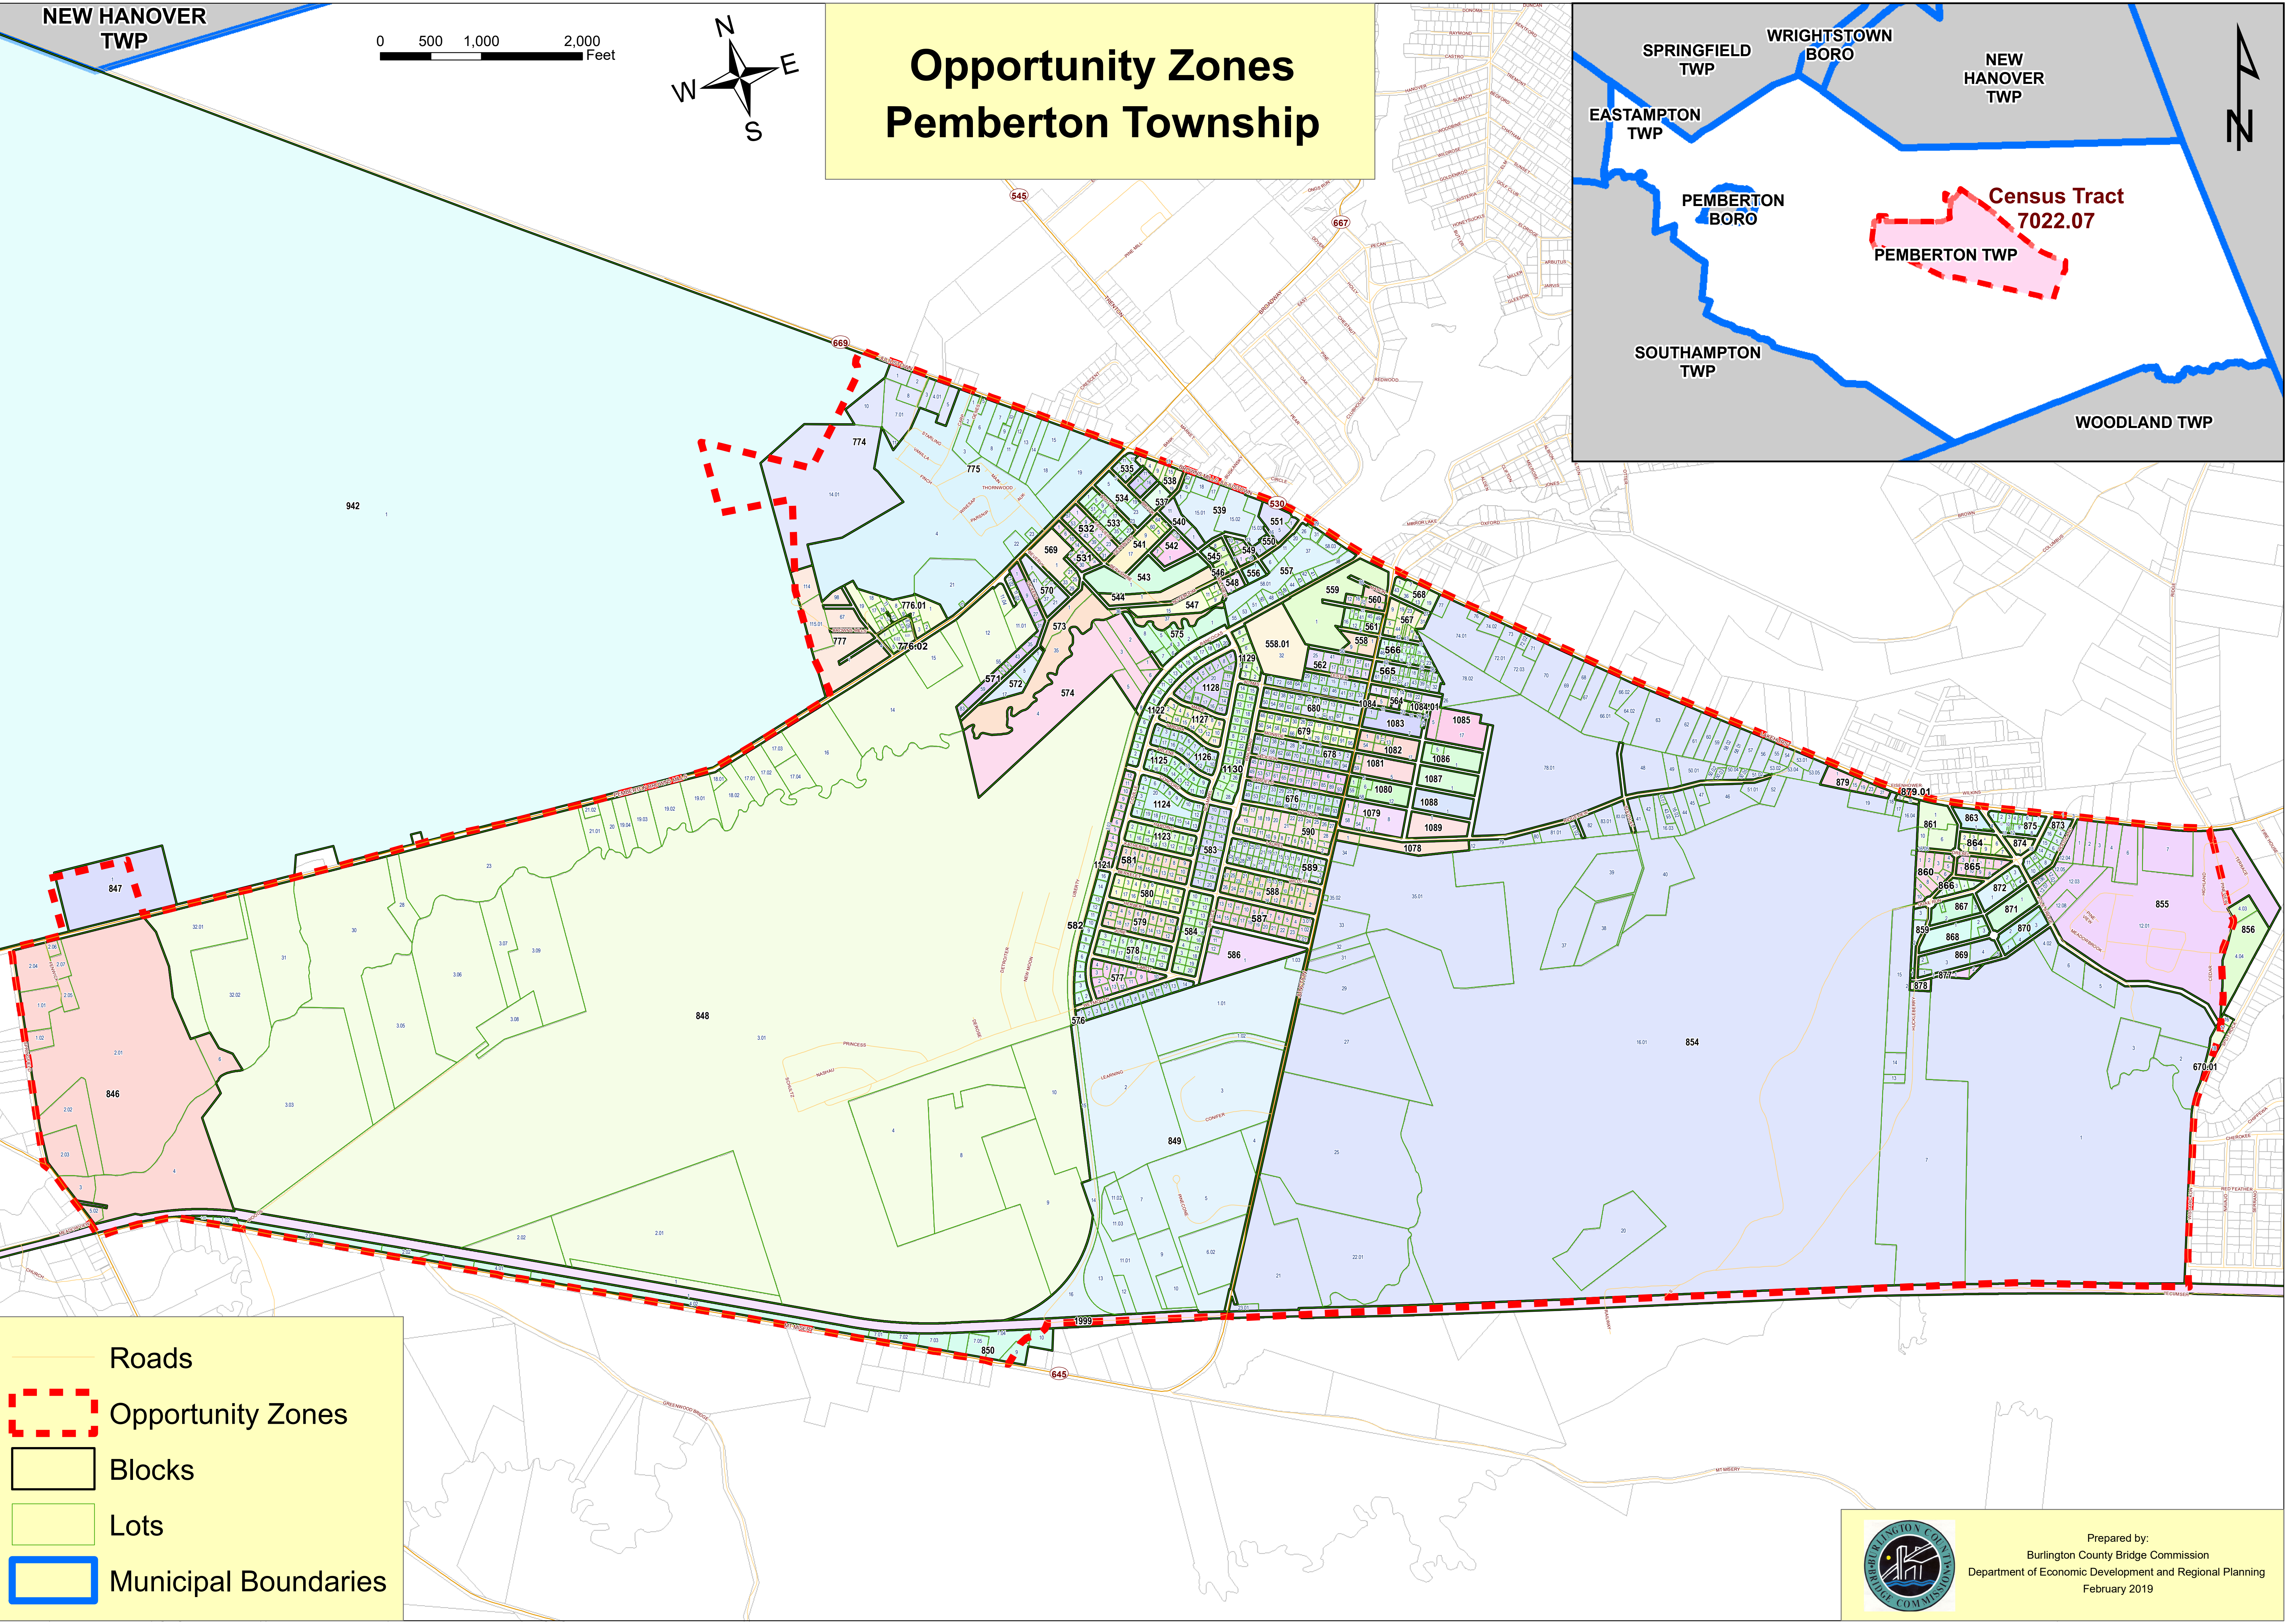

NEW HANOVER
TWP

0 500 1,000 2,000
Feet

Opportunity Zones Pemberton Township

-  Roads
-  Opportunity Zones
-  Blocks
-  Lots
-  Municipal Boundaries

Prepared by:
Burlington County Bridge Commission
Department of Economic Development and Regional Planning
February 2019