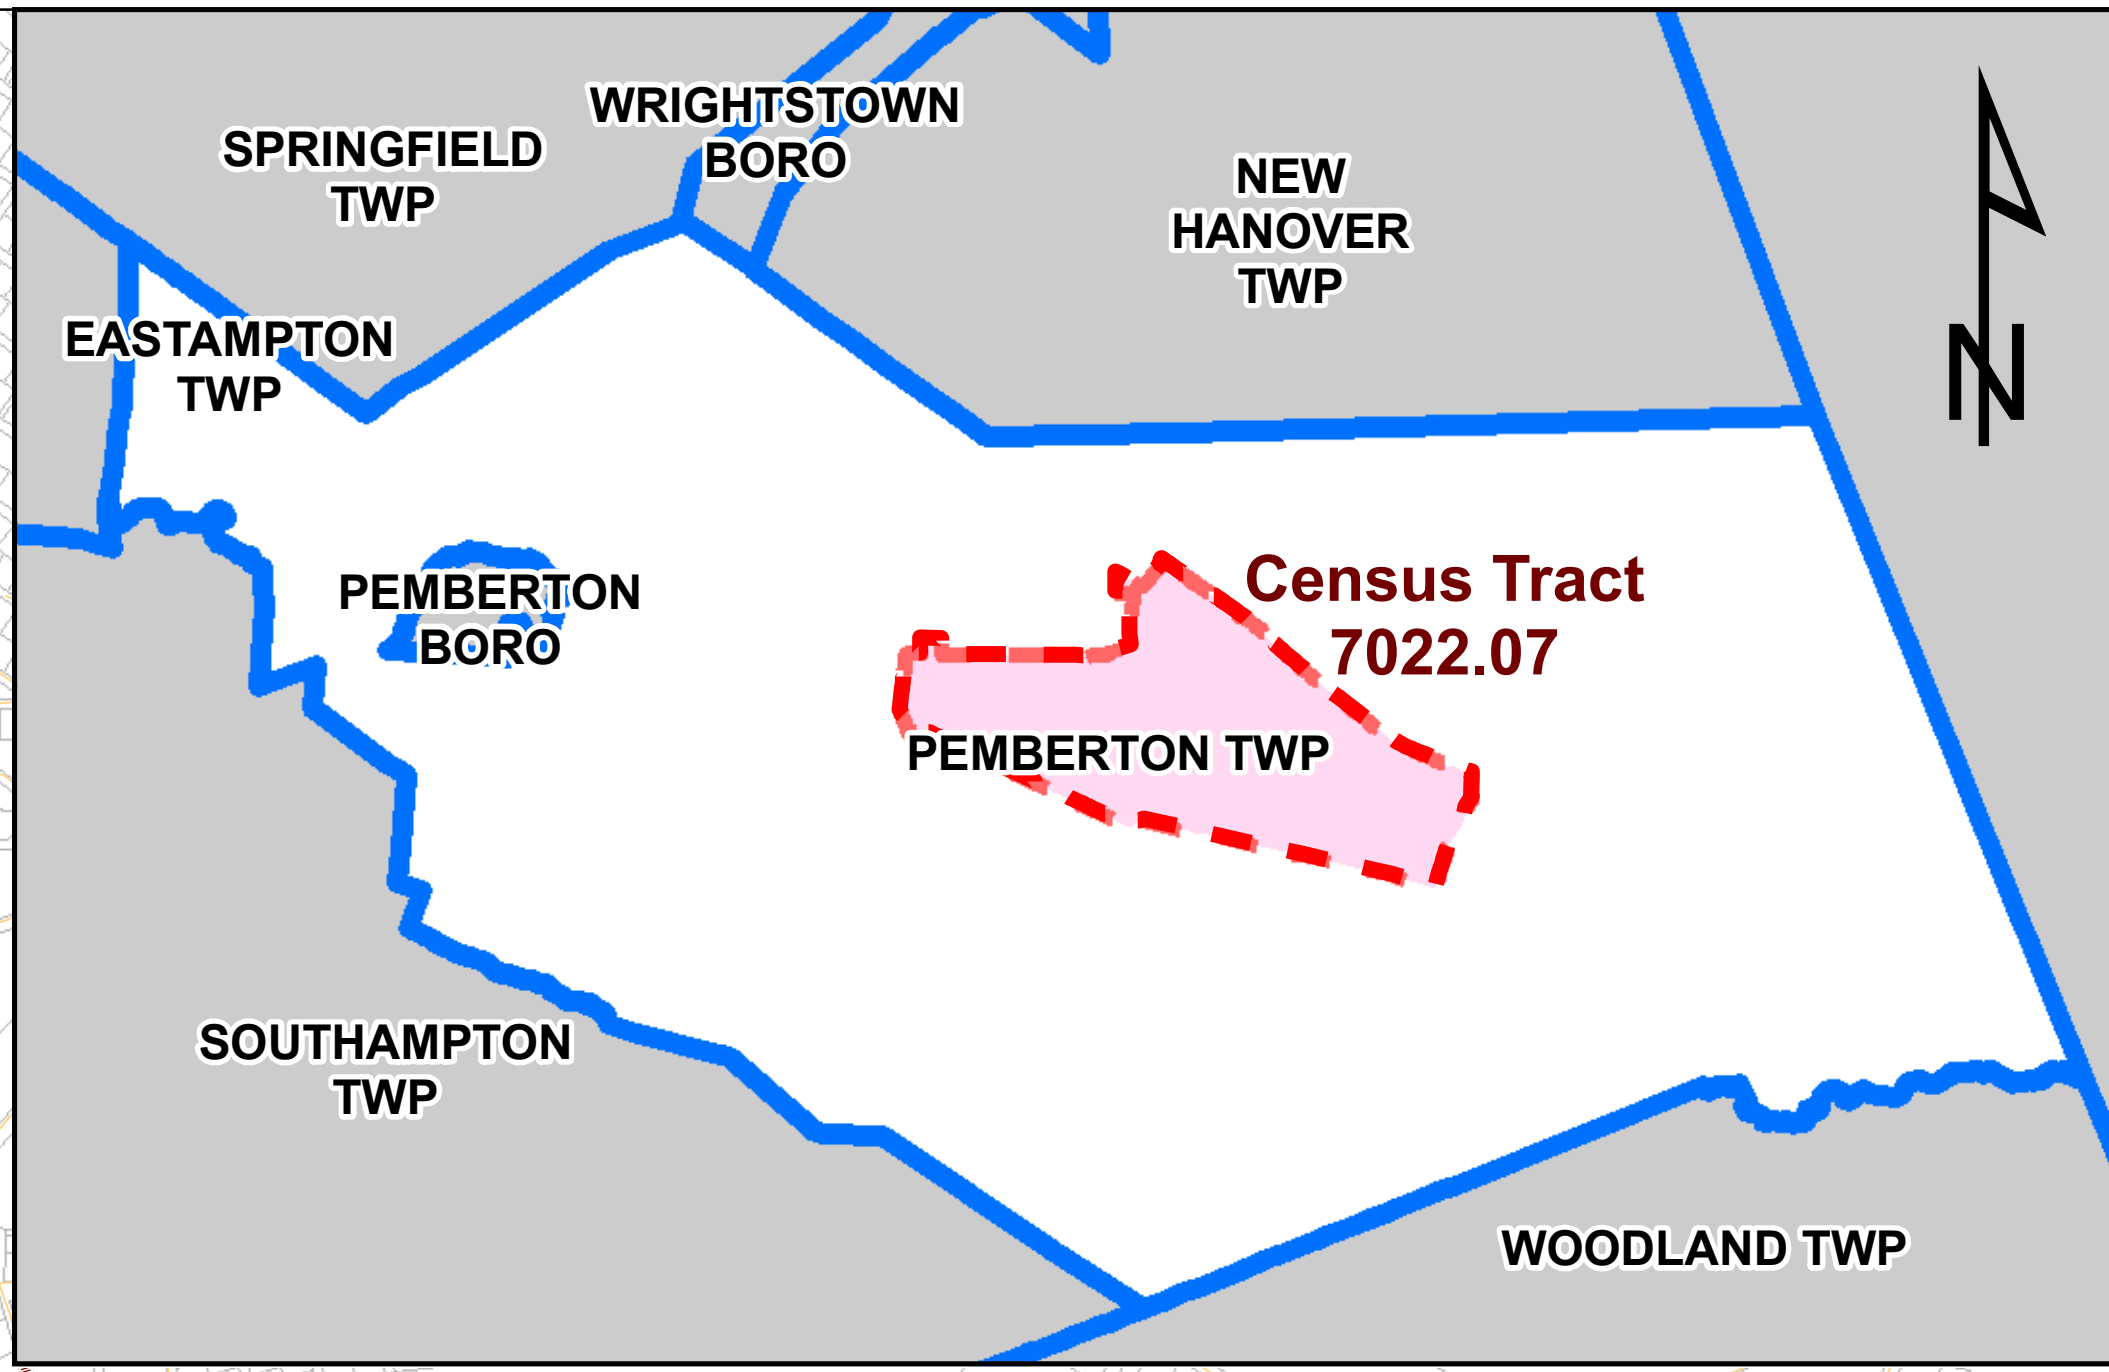

NEW HANOVER
TWP

0 500 1,000 2,000
Feet

Opportunity Zones Pemberton Township

-  Roads
-  Opportunity Zones
-  Blocks
-  Lots
-  Municipal Boundaries

Prepared by:
Burlington County Bridge Commission
Department of Economic Development and Regional Planning
February 2019